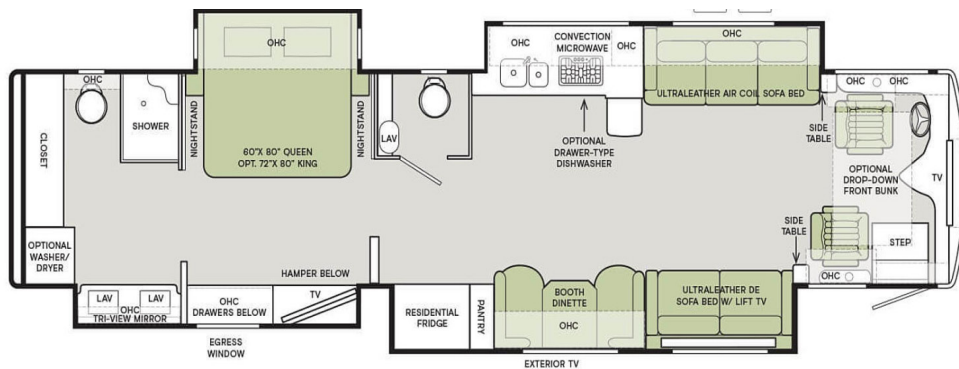

Sacrifice none of the comforts of home when you step into this beautiful coach. Modern in appearance, this coach boasts a stackable washer and dryer, full service kitchen with convection oven and microwave, along with a residential size refrigerator. Relax during a meal at the expandable dinette or enjoy the comfort of the premium leather sofa and double recliners. Relax at the end of the day by taking in a show or ballgame on the multiple interior TVs or enjoy the great outdoors by utilizing the outdoor TV entertaining area.

Sleeps 6

Outdoor TV

1.5 Baths

4 Slide-Outs

41' Length

Highlights

- 10 KW Diesel Generator
- 380 HP Cummins Engine
- Allison Six Speed Transmission
- 100 Gallon fuel tank
- Comfortably sleep 6 through the master bedroom, euro loft and sleeper sofa.
- Enjoy your surroundings by watching a movie or catching the big game on the outdoor TV.
- Stacked washer and dryer
- Stainless steel residential refrigerator