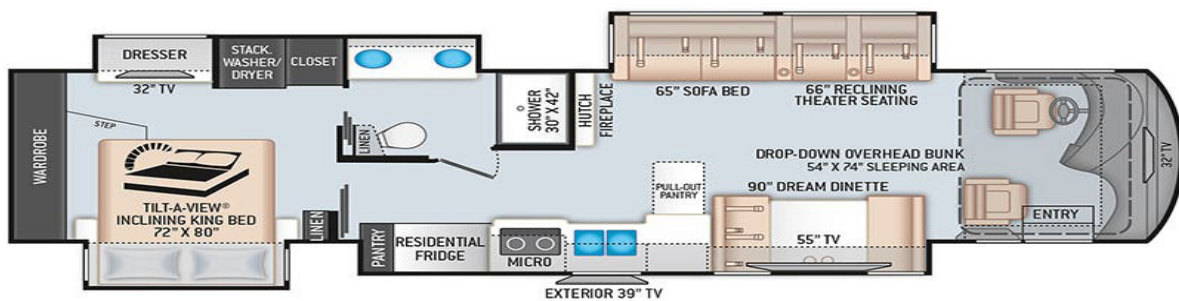

Thor Venetian L40

The standard for luxury travel just got raised: the four slide Thor Venetian L40 was masterfully crafted to heighten the comfort of you and your family.

Able to sleep seven, this coach includes a king sized bed in the master suite, a spacious double vanity full bath in the galley, and stacked washer/dryer. In the salon you can expect a premium leather dinette that transforms into a bed, a cozy fireplace, along with a leather sleeper sofa, over cab private suite and additional leather theater seating.

Sleeps 8

Fireplace

1.5 Bath

4 Slide-Outs

40' Length

Coach Level:
Gold

Highlights

- Cummins I6 Diesel Pusher Engine
- Allison 6 Speed Transmission
- Onan 10KW diesel generator
- Spacious, double vanity full bath in the galley
- 150 gallon fuel tank, 91 gallon freshwater tank, 70 gallon gray water tank, 51 gallon black water tank
- Comfortably sleep up to seven people through the king sized bed, transforming leather dinette, sleeper sofa, and private over cab suite
- Residential sized fridge, induction cooktop, stacked washer/dryer, stainless steel convection microwave oven, and dishwasher
- Fireplace detail
- Three Interior LED Tv's and additional exterior TV