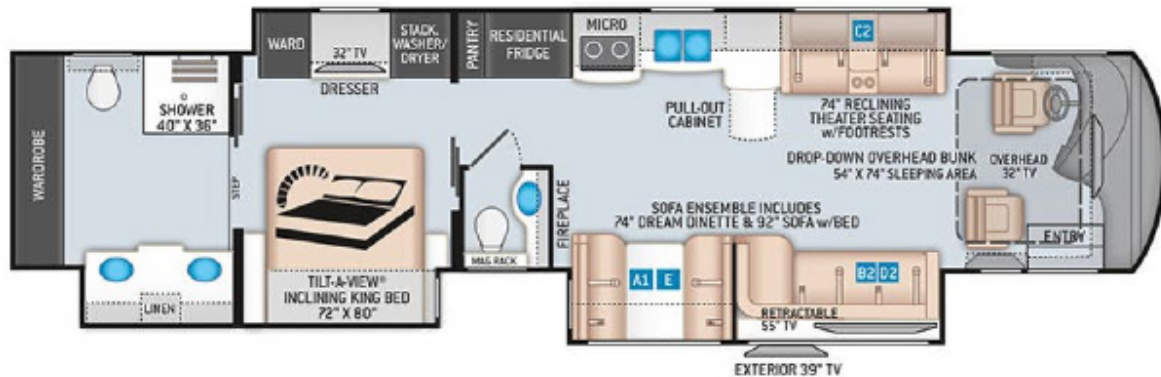

Thor Tuscany 45MX

Imagine yourself in a luxury hotel wishing you could bring it anywhere.

This incredible triple slide Thor Tuscany 45MX RM was created with masterful attention to detail. Be treated to a master suite including a spacious double vanity full bath, reclining King sized bed, premium entertainment suite, and stacked washer dryer. In the galley you will find a half bath, followed by a residential sized fridge, dishwasher, induction burner, and convection microwave oven.

Sleeps 8

Fireplace

1.5 Bath

3 Slide-Outs

45' Length

Coach Level:
Gold

Highlights

- Cummins 16 Diesel Pusher Engine
- Allison automatic 6 speed transmission
- 150 gallon tank
- Tile throughout the coach
- Spacious bath and a half set up with a double vanity full bath in the rear
- Comfortably sleep up to eight people via the King sized bed, convertible full bed, and two sleeper sofas.
- Stacked Washer Dryer, residential refrigerator, induction burner, convection microwave oven, dishwasher, and cozy fireplace
- Four TV's inside the motorcoach and outdoor entertainment system