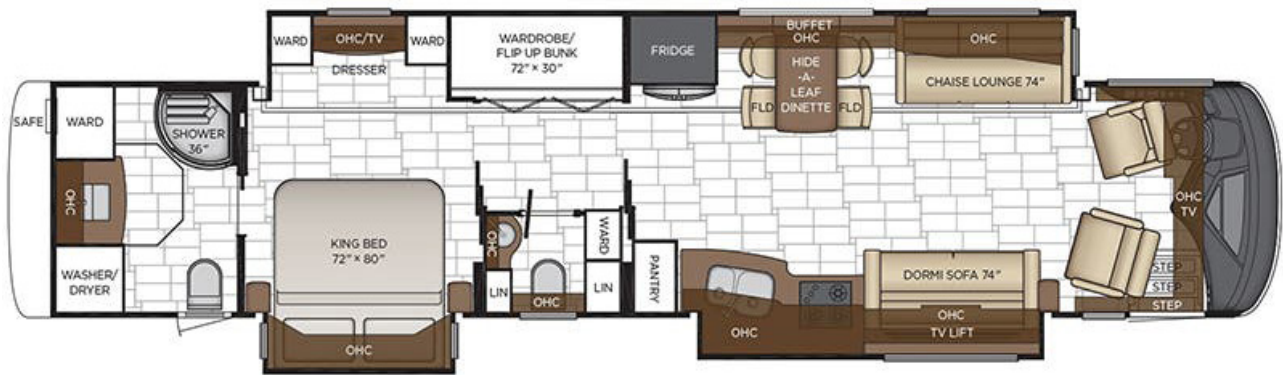

# Newmar London Aire 4535

Modern excellence with a luxurious touch: the triple slide Newmar London Aire 4535 PH is the perfect way to take in all this beautiful country has to offer.

Masterfully made to sleep six through the king size bed in the master suite, dual bunk beds (each with private entertainment systems) in the galley, and sleeper sofa in the salon surrounded by all the comforts of home. Every detail was accounted for through the bath and a half set up, expandable premium leather dinette, two premium couches, three LED TV's and tile detail throughout the coach.

Enjoy kitchen amenities including the induction cooktop, stacked washer dryer, dishwasher, and residential sized fridge. Your comfort will be maximized both on the road and at your destination through the heated queen sized cockpit seats with power recline and lumbar or outside by the entertainment suite under the shady awning.

Sleeps 6

Outdoor TV

1.5 Baths

3 Slide-Outs

45' Length

Coach Level:  
Gold

## Highlights

- Cummins 16 Diesel Pusher
- Allison 6 Speed Transmission
- 12.5 Kw Onan Diesel Generator
- Heated queen sized leather cockpit seats with lumbar and recline
- Tile floors throughout the coach
- Spacious full bath in the master suite and half bath in the galley
- Three TV's and an Outdoor Entertainment System
- Sleep up to six people through a king sized bed, dual bunk beds, and a sleeper sofa in the salon.
- Stacked Washer Dryer, leather dinette, and two leather couches