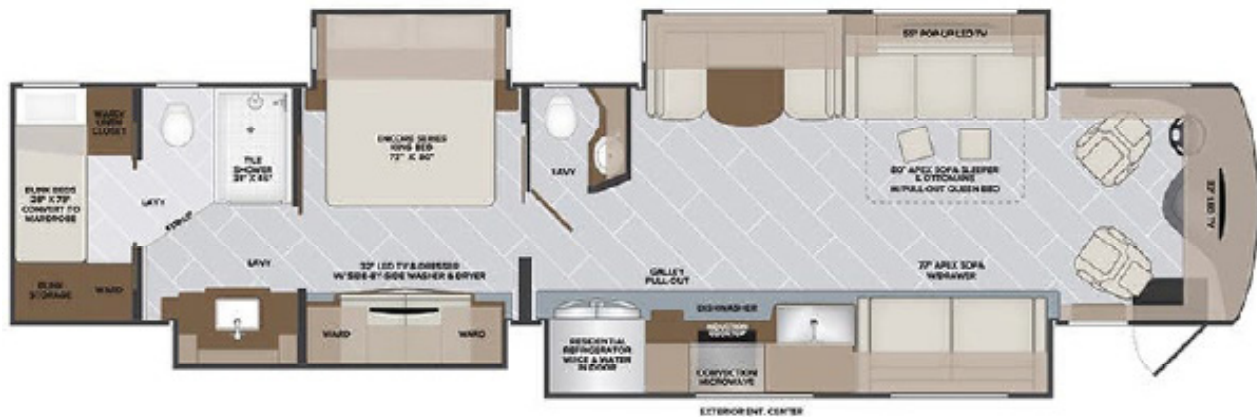

GOSS RV

Holiday Rambler Armada 44B

The standard for luxury travel is heightened by The Holiday Rambler 44B JL; this incredible four slide coach was made with every detail carefully accounted for.

Able to comfortably sleep nine, this coach sports a spacious full bath in the master suite with dual bunk beds and side-by-side washer/ dryer. This is accompanied by a king sized bed and access to the half bath in the galley, sleeper sofa and over cab bunk.

Leading into the salon, you will be treated to a sleeper sofa opposed to two premium leather recliners with ottomans, and multiple entertainment systems. Enjoy the outdoor amenities this coach provides such as extended cargo and bay storage as well as an outdoor entertainment suite under a shady awning.

Sleeps 9

Outdoor TV

1 Bath

4 Slide-Outs

44' Length

Coach Level:
Gold

Highlights

- Cummins ISL9 Engine
- Onan QD 800 Generator
- 100 gallon fuel tank (diesel), 105 gallon freshwater tank, 50 gallon black water tank
- Spacious full bath in the master suite including dual bunk beds and side-by-side washer/ dryer
- Half bath in the galley
- Tile floors throughout the coach
- 5 TV's and Outdoor Entertainment System
- Comfortably sleep nine people through a king sized bed in the master suite, dual bunk beds, a sleeper sofa in the salon, and over cab bunk.
- Side-by-side Washer Dryer, premium leather couch and dual recliners, and leather dinette with ottomans.