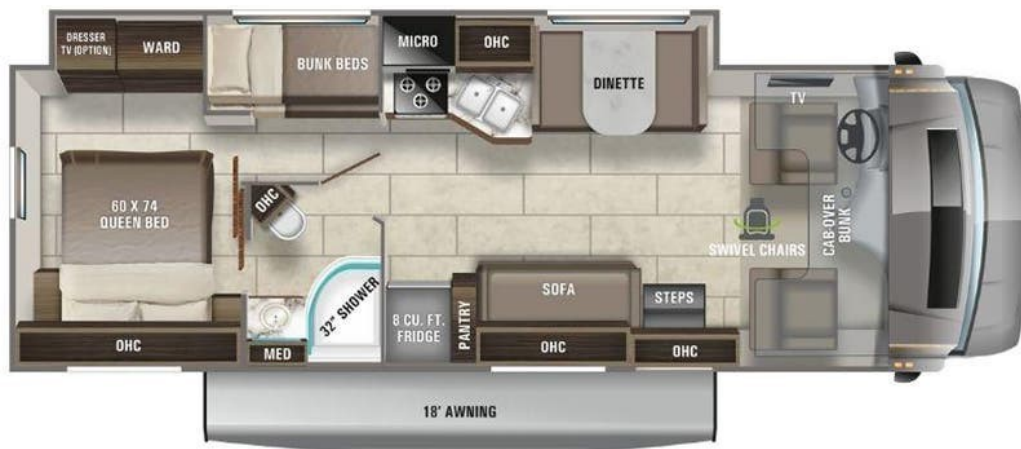

Your family will enjoy maximum comfort with the Queen sized bed in the master suite, double bunk beds, sleeper sofa, private over cab suite, and multiple entertainment systems.

Enjoy a spacious full bath and additional exterior shower, three gorgeous stove burners and gas oven, refrigerator, and a microwave. Enjoy the destination and the journey in this spacious and masterfully made coach either inside on the premium leather couch or outside under the shady awning.

Sleeps 7-8

Outdoor TV

1 Bath

1 Slide-Out

31' Length

Coach Level:  
Silver

## Highlights

- Exterior and Interior Shower with skylight
- Sleep seven to eight via the queen bed, two bunk beds, sleeper sofa, and over cab private suite
- Cubit-sized fridge, induction cooktop, and convection microwave oven
- Entrance door with industry's largest travel view window
- 6 gal. gas/electric DSI auto-ignition water heater
- Shower with decorative surround, glass door, skylight and light