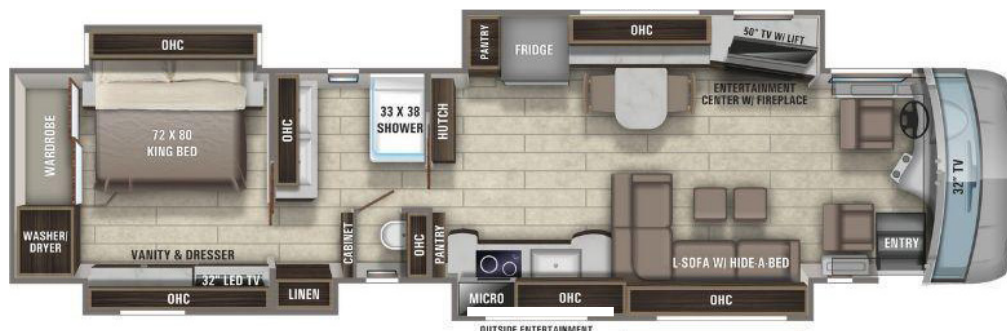

# Entegra Cornerstone

A luxury penthouse on wheels: the Entegra Cornerstone JH is perfect for a getaway with friends or the family vacation of a lifetime!

The four slides provide an incredible amount of space in the coach to comfortably sleep four people while giving each person their own amenity filled suite. Your family can enjoy privacy and comfort in the master suite with a spacious full bath and king sized bed, a half bath in the galley, and the hideaway bed in the salon.

Sleeps 4

Outdoor TV

1.5 Baths

4 Slide-Outs

45' Length

Coach Level:  
Gold

## Highlights

- Spacious full bath in the rear and half bath in the galley
- Comfortably sleep up to four people with the king sized bed and premium leather sleeper sofa
- Residential sized fridge, induction cooktop, stainless steel convection microwave oven, washer/dryer and dishwasher
- Two premium TV's in the coach and one exterior entertainment system