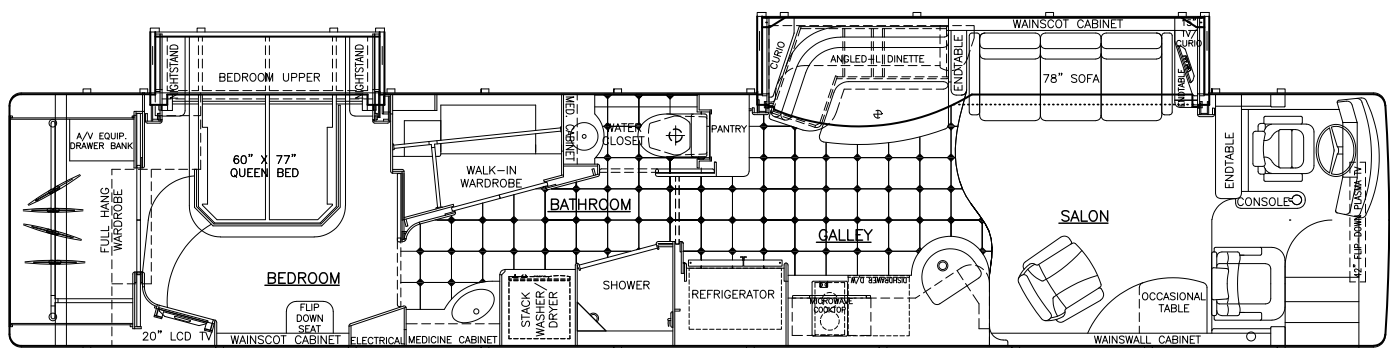

GOSS RV

Prevest Marathon 995 AW

MAR033

Designed for modern luxury, this double slide Prevest Marathon 995 AW will provide your family with all the amenities you would want for your adventure.

This coach includes a spacious full bath, an owner's suite with a queen bed, and the ability to sleep seven to eight. Experience luxury inside and out with an exterior entertainment system, a shady awning, and multiple TVs throughout the coach.

Sleeps 7-8

Outdoor TV

1 Bath

2 Slide-Outs

45' Length

Coach Level:
Gold

Highlights

- 515 Hp 60 Series Detroit Diesel
- Allison 6 Speed Transmission
- Generator: 20 Kilowatt Diesel
- 3 Roof AC Units
- Spacious full bath
- 2 TV's inside the motorcoach along with an additional TV included in the Outdoor Entertainment System
- Comfortably sleep up to six people via the Queen sized bed, three 5 foot bunk beds, and futon style sofa.
- Stacked Washer Dryer
- In-Motion Satellite System