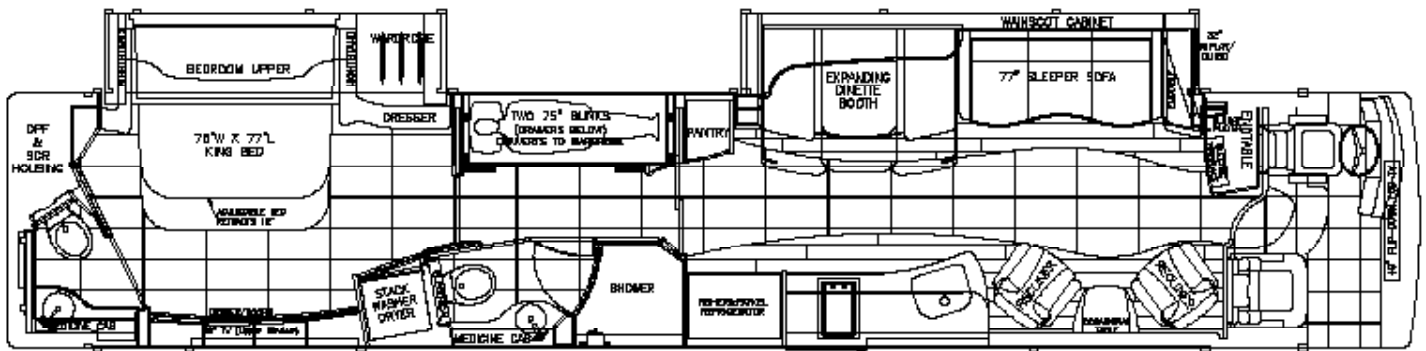

Sleeps 6

Outdoor TV

1.5 Bath

2 Slide-Outs

45' Length

Coach Level:
Platinum

Highlights

- Volvo D13 Engine
- Allison Six Speed Transmission
- 20 KW Diesel Generator
- 200 Gallon fuel tank
- Private rear half bath with a spacious full bath
- Comfortably sleep six people through the king sized bed, bunk beds, and futon style sofa
- Reclineable king sized bed in master suite
- Stacked washer and dryer
- 4 roof AC units
- 5 TVs inside the coach, 49" LED 3D TV in Salon, 49" Samsung 4K LED TV in the master suite
- Outdoor entertainment package including an outdoor tv and shady awning.