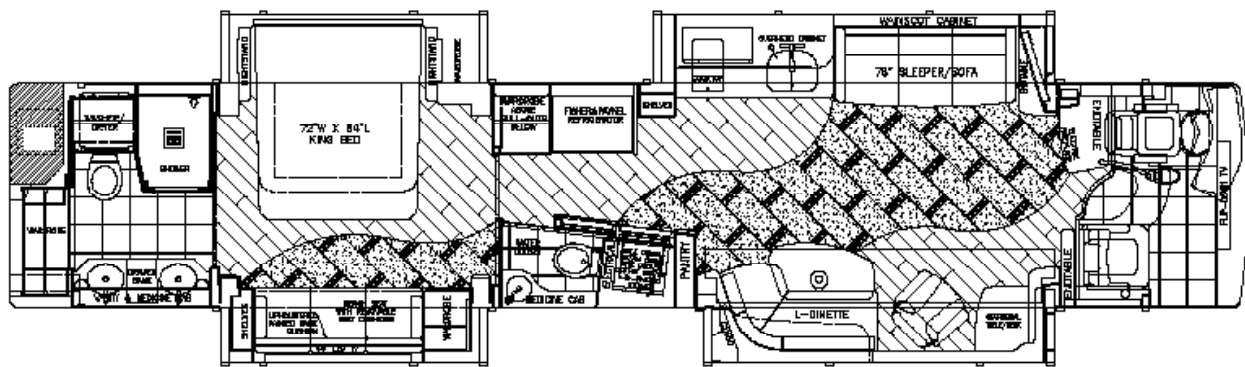

Prevost Marathon 1305

This gorgeous 4 slide Prevost Marathon 1305 will make you feel like a king in his castle through the double vanity in the rear full bath, rain shower head spa, and reclining king sized bed in the master suite.

Sleeps 4

Outdoor TV

1.5 Bath

4 Slide-Outs

45' Length

Coach Level:
Platinum

Highlights

- Volvo D13 Engine
- Allison Six Speed Transmission
- 20 KW Diesel Generator
- 200 Gallon fuel tank
- Rear full bath and a half bath in the galley
- Heated floor in the coach
- Salon Fireplace Feature
- Comfortably sleep four people through the king sized bed and futon style sofa
- Miele Coffee Center, Combi-Steam Oven and Liebherr Wine Cooler, Fisher Paykel Refrigerator with built-in bottle storage, stacked washer and dryer
- 3 TVs inside the coach, and In-Motion Satellite equipped
- Outdoor entertainment package including an outdoor tv and shady awning.
- 4 roof AC units