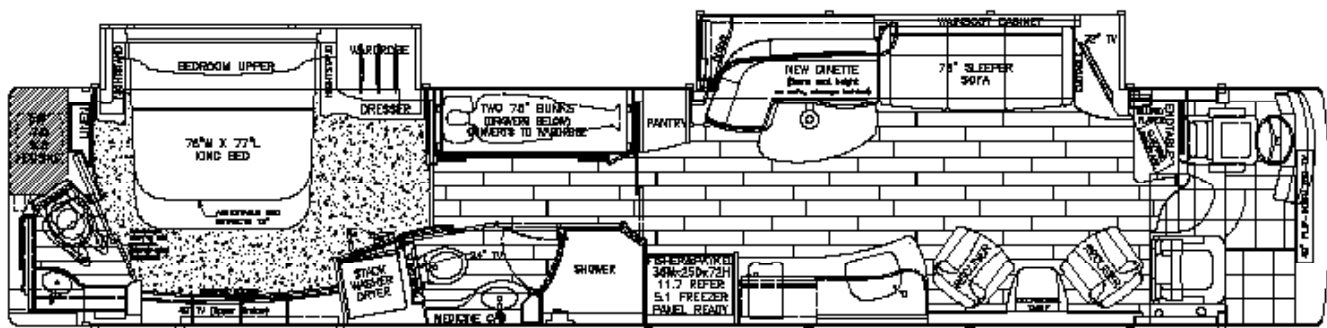

Sleeps 6

Fireplace

1.5 Bath

2 Slide-Outs

45' Length

Coach Level:
Platinum

Highlights

- Volvo D13 Engine
- Allison Six Speed Transmission
- 20 KW Diesel Generator
- 200 Gallon fuel tank
- 4 roof AC Units
- Private rear half bath
- with a spacious full bath with rain shower
- Comfortably sleep six people through the king sized bed, bunk beds (each outfitted with their own entertainment system), and sleeper sofa
- Stacked washer and dryer
- 5 TVs inside the coach,
- 49" LED 3D TV in Salon, 49" Samsung 4K LED TV in the master suite
- Outdoor entertainment package including an outdoor tv and shady awning.
- Fireplace in the salon