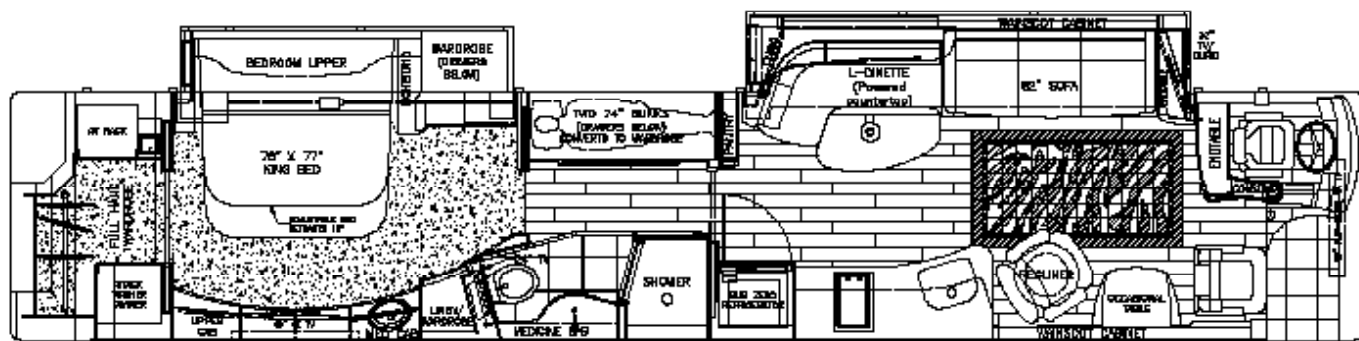

Sleeps 6

Outdoor TV

1 Bath

2 Slide-Outs

45' Length

Coach Level:  
Platinum

## Highlights

- Volvo D13 Engine
- Allison Six Speed Transmission
- Prevost AWARE Adaptive Cruise
- 20 KW Diesel Generator
- 200 Gallon fuel tank
- Spacious full bath in the galley
- Comfortably sleep six people through the king sized bed, two bunk beds (each with a personal entertainment suite), and futon style sofa
- Reclineable king sized bed in master suite
- Stacked washer and dryer
- Four TVs inside the coach, In-Motion Satellite equipped
- Outdoor entertainment package including an outdoor tv and shady awning.