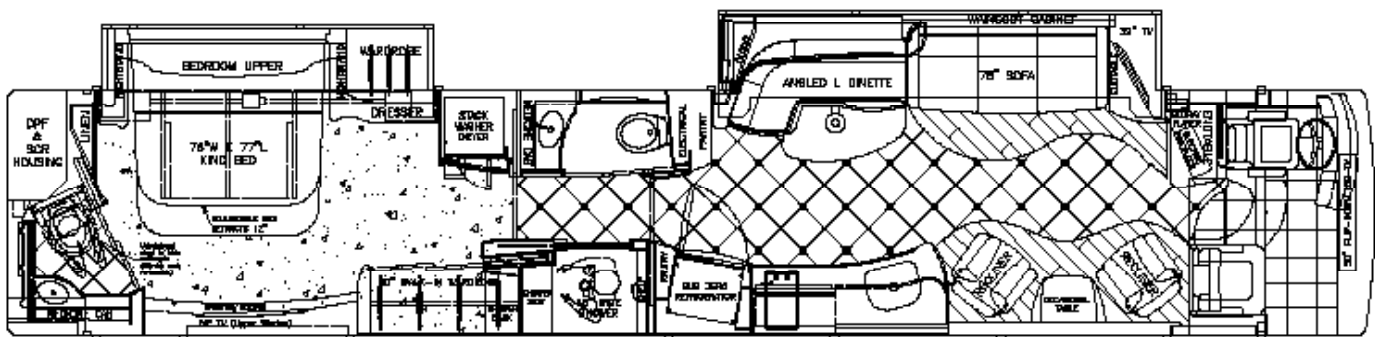

Sleeps 4

Outdoor TV

1.5 Bath

2 Slide-Outs

45' Length

Coach Level:  
Platinum

## Highlights

- Volvo D13 Engine
- Allison Six Speed Transmission
- Prevost AWARE Adaptive Cruise
- 20 KW Diesel Generator
- 200 Gallon fuel tank
- Private rear half bath with a spacious full bath
- Comfortably sleep four people through the king sized bed and futon style sofa
- Stacked washer and dryer
- 2 50" TVs in the master suite and in the salon
- Outdoor entertainment package including an outdoor tv and shady awning.