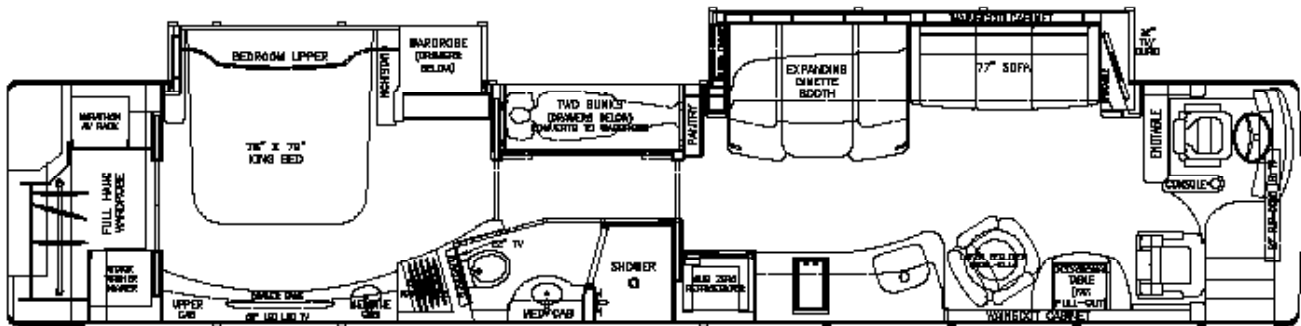

Prevost Marathon 1217

Premium amenities for the vacation of a lifetime: this double slide Prevost Marathon 1217 RL has everything your family could need on their adventure!

This masterfully made coach is able to sleep six via the king sized bed in the master suite, two bunk beds, and futon style sofa. This coach also sports a spacious full bath in the galley, stacked washer and dryer, sub-zero refrigerator, expanding dinette, induction cooktop, and convection microwave oven.

Sleeps 6

Outdoor TV

1 Bath

2 Slide-Outs

45' Length

Coach Level:
Platinum

Highlights

- Volvo D13 Engine
- Allison Six Speed Transmission
- 20 KW Diesel Generator
- 200 Gallon fuel tank
- 152 gallon Freshwater tank;
- 82 gallon Gray water tank; 57 gallon Black water tank
- Spacious full bath in the galley
- Comfortably sleep six people through the king sized bed bunk beds, and futon style sofa
- Stacked washer and dryer
- 2 50" LED TVs in the master suite and in the salon as well as a 22" TV in the bath and 32" TV in the salon
- Outdoor entertainment package including an outdoor tv and shady awning.