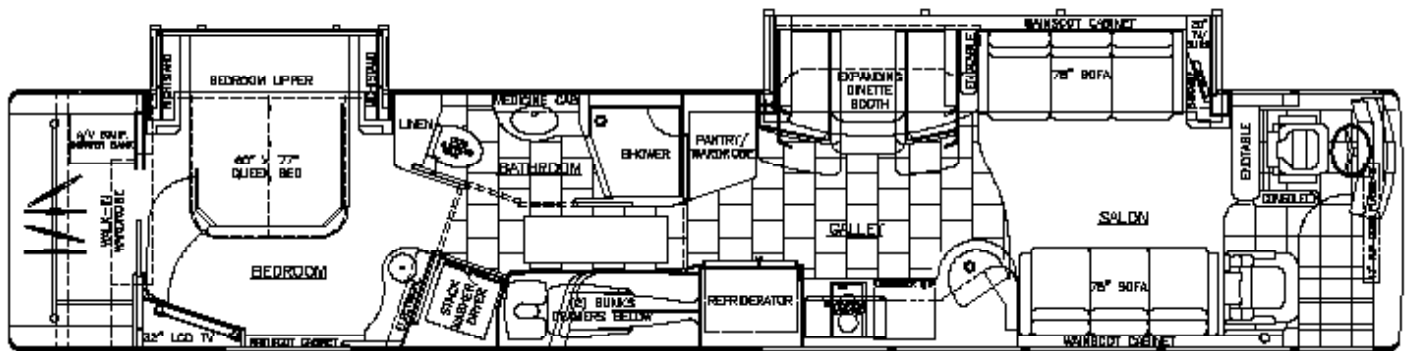

Sleeps 8

Outdoor TV

1 Bath

2 Slide-Outs

45' Length

Coach Level:
Gold

Highlights

- Detroit Series 60 Engine
- Allison Six Speed Transmission
- 20 KW Diesel Generator
- 208 Gallon fuel tank
- Spacious full bath in the rear
- Three TVs inside the coach as well as an outdoor entertainment suite including a grill, outdoor cooler, and TV
- Comfortably sleep up to eight people via the queen sized bed, two bunk beds with private entertainment systems, and two futon style sofas
- Stacked washer dryer, L-shaped dinette, and two comfortable couches in the salon
- In-Motion Satellite equipped