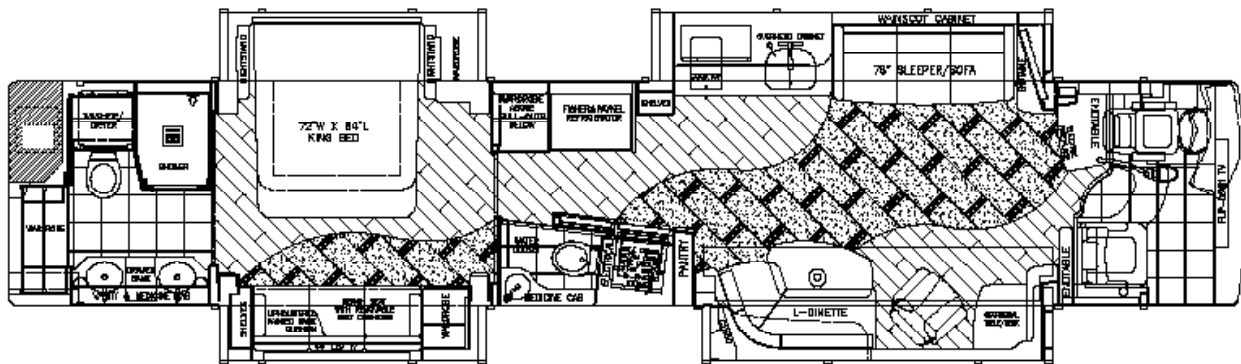

Prevost Marathon 1305

This gorgeous 4 slide Prevost Marathon 1305 will make you feel like a king in his castle through the double vanity in the rear full bath, rain shower head spa, and reclining king sized bed in the master suite.

Sleeps 4

Outdoor TV

1.5 Bath

4 Slide-Outs

45' Length

Coach Level:
Platinum

Highlights

- Volvo D13 Engine
- Allison Six Speed Transmission
- 20 KW Diesel Generator
- 200 Gallon fuel tank
- Rear full bath and a half bath in the galley
- Heated floor in the coach
- Salon Fireplace Feature
- Comfortably sleep four people through the king sized bed and futon style sofa
- Miele Coffee Center, Combi-Steam Oven and Liebherr Wine Cooler, Fisher Paykel Refrigerator with built-in bottle storage, stacked washer and dryer
- 3 TVs inside the coach, and In-Motion Satellite equipped
- Outdoor entertainment package including an outdoor tv and shady awning.
- 4 roof AC units