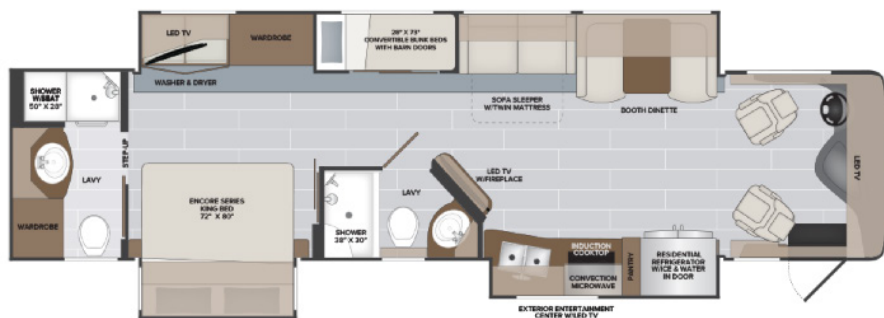

Holiday Rambler Endeavor 38N

The standard for luxury travel is heightened by The Holiday Rambler Endeavor CP this incredible four slide coach was made with every detail carefully accounted for.

Able to comfortably sleep nine, this coach sports a spacious full bath in the master suite with dual bunk beds and side-by-side washer/ dryer. This is accompanied by a king sized bed and access to the half bath in the galley, sleeper sofa and over cab bunk.

In the salon you will find a residential sized refrigerator, induction cooktop, convection microwave oven, and a premium leather dinette. Leading into the salon, you will be treated to a sleeper sofa opposed to two premium leather recliners with ottomans, and multiple entertainment systems. Enjoy the outdoor amenities this coach provides such as extended cargo and bay storage as well as an outdoor entertainment suite under a shady awning.

-  Sleeps 7
-  2 Bath
-  40' Length

-  Outdoor TV
-  4 Slide-Outs

Highlights

- Comfortably sleep seven people through the king sized bed, euro loft, bunk beds, and sleeper sofa
- Two spacious full baths in the rear and in the galley
- Premium wash-er and dryer
- Chef inspired kitchen with premium amenities including the residential fridge and induction cook top
- Outdoor entertainment package including an outdoor TV and shady awning