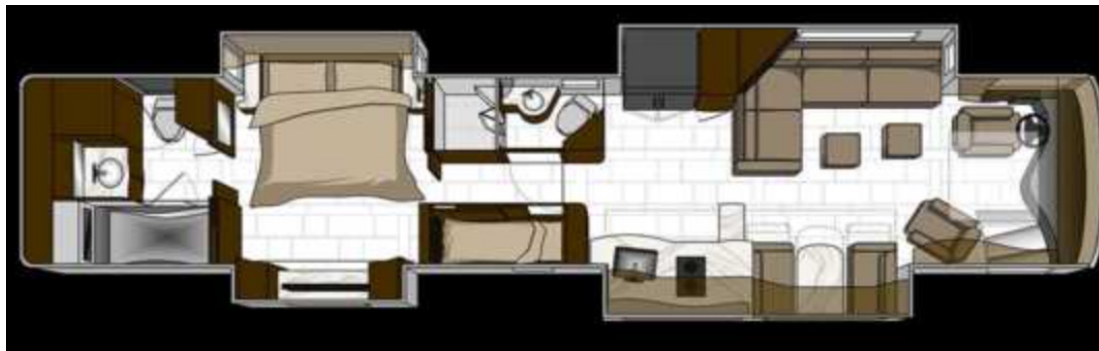

Sleeps 6

2 Bath

45' Length

Outdoor TV

4 Slide-Outs

Highlights

- 605 HP Cummins Engine
- Allison Six Speed Transmission
- Luxury Villa Bunk Models newly re-designed to increase interior space
- Comfortably sleep up to six people through the king sized bed in the Master bedroom, bunk beds, and sleeper sofa in the salon
- Outdoor entertainment package including an outdoor TV and shady awning
- Massaging Spa in Full Bath