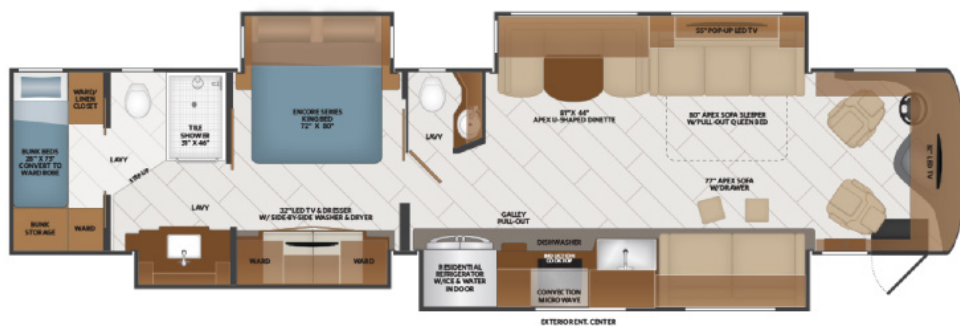

Fleetwood Discovery LX44B

This incredible Fleetwood Discovery LX44B TB will be the highlight of your vacation in America's National Parks!

You won't ever want to leave this luxury oasis. Able to comfortably sleep 8-9 people from the retractable king-sized bed, spacious bunk beds, transforming dinette, premium sleeper sofa, and euro-loft, this coach is perfect for your next adventure!

In the galley, you'll find a spacious half bath, followed by the dinette opposed kitchen with a residential sized fridge, induction cooktop, and convection microwave oven. Relax after a long day next to the premium TV in one of the two leather recliners or the premium leather sleeper sofa. Extend your luxury stay into the great outdoors by relaxing under the shady awning with the outdoor entertainment center.

Sleeps 8

Outdoor TV

1.5 Bath

4 Slide-Outs

40' Length

Highlights

- Comfortably sleep eight people through the king-sized bed, bunk beds, euro loft, transforming dinette, and futon style sofa
- Spacious full bath in the rear and half bath in the galley
- Stacked washer and dryer
- Chef inspired kitchen with premium amenities including the residential fridge and induction cook top
- Outdoor entertainment package including an outdoor TV and shady awning.