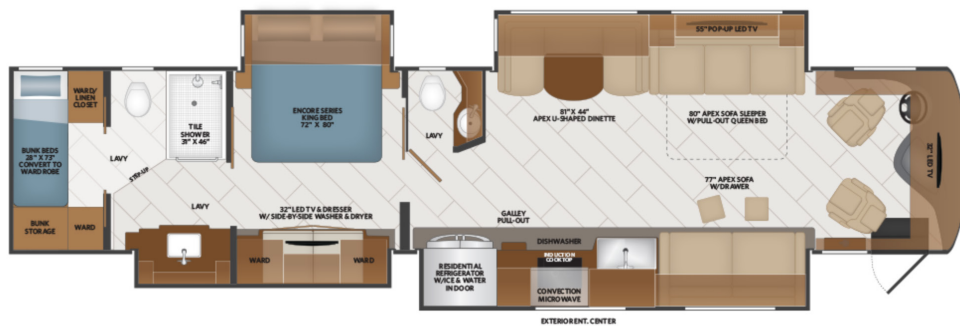

# Fleetwood Discovery LX44B

This incredible Fleetwood Discovery LX44B TB will be the highlight of your vacation in America's National Parks!

You won't ever want to leave this luxury oasis. Able to comfortably sleep 8-9 people from the retractable king-sized bed, spacious bunk beds, transforming dinette, premium sleeper sofa, and euro-loft, this coach is perfect for your next adventure!

In the galley, you'll find a spacious half bath, followed by the dinette opposed kitchen with a residential sized fridge, induction cooktop, and convection microwave oven. Relax after a long day next to the premium TV in one of the two leather recliners or the premium leather sleeper sofa. Extend your luxury stay into the great outdoors by relaxing under the shady awning with the outdoor entertainment center.

Sleeps 8

Outdoor TV

1.5 Bath

4 Slide-Outs

40' Length

## Highlights

- Comfortably sleep eight people through the kingsized bed, bunk beds, euro loft, transforming dinette, and futon style sofa
- Spacious full bath in the rear and half bath in the galley
- Stacked washer and dryer
- Chef inspired kitchen with premium amenities including the residential fridge and induction cooktop
- Outdoor entertainment package including an outdoor TV and shady awning.